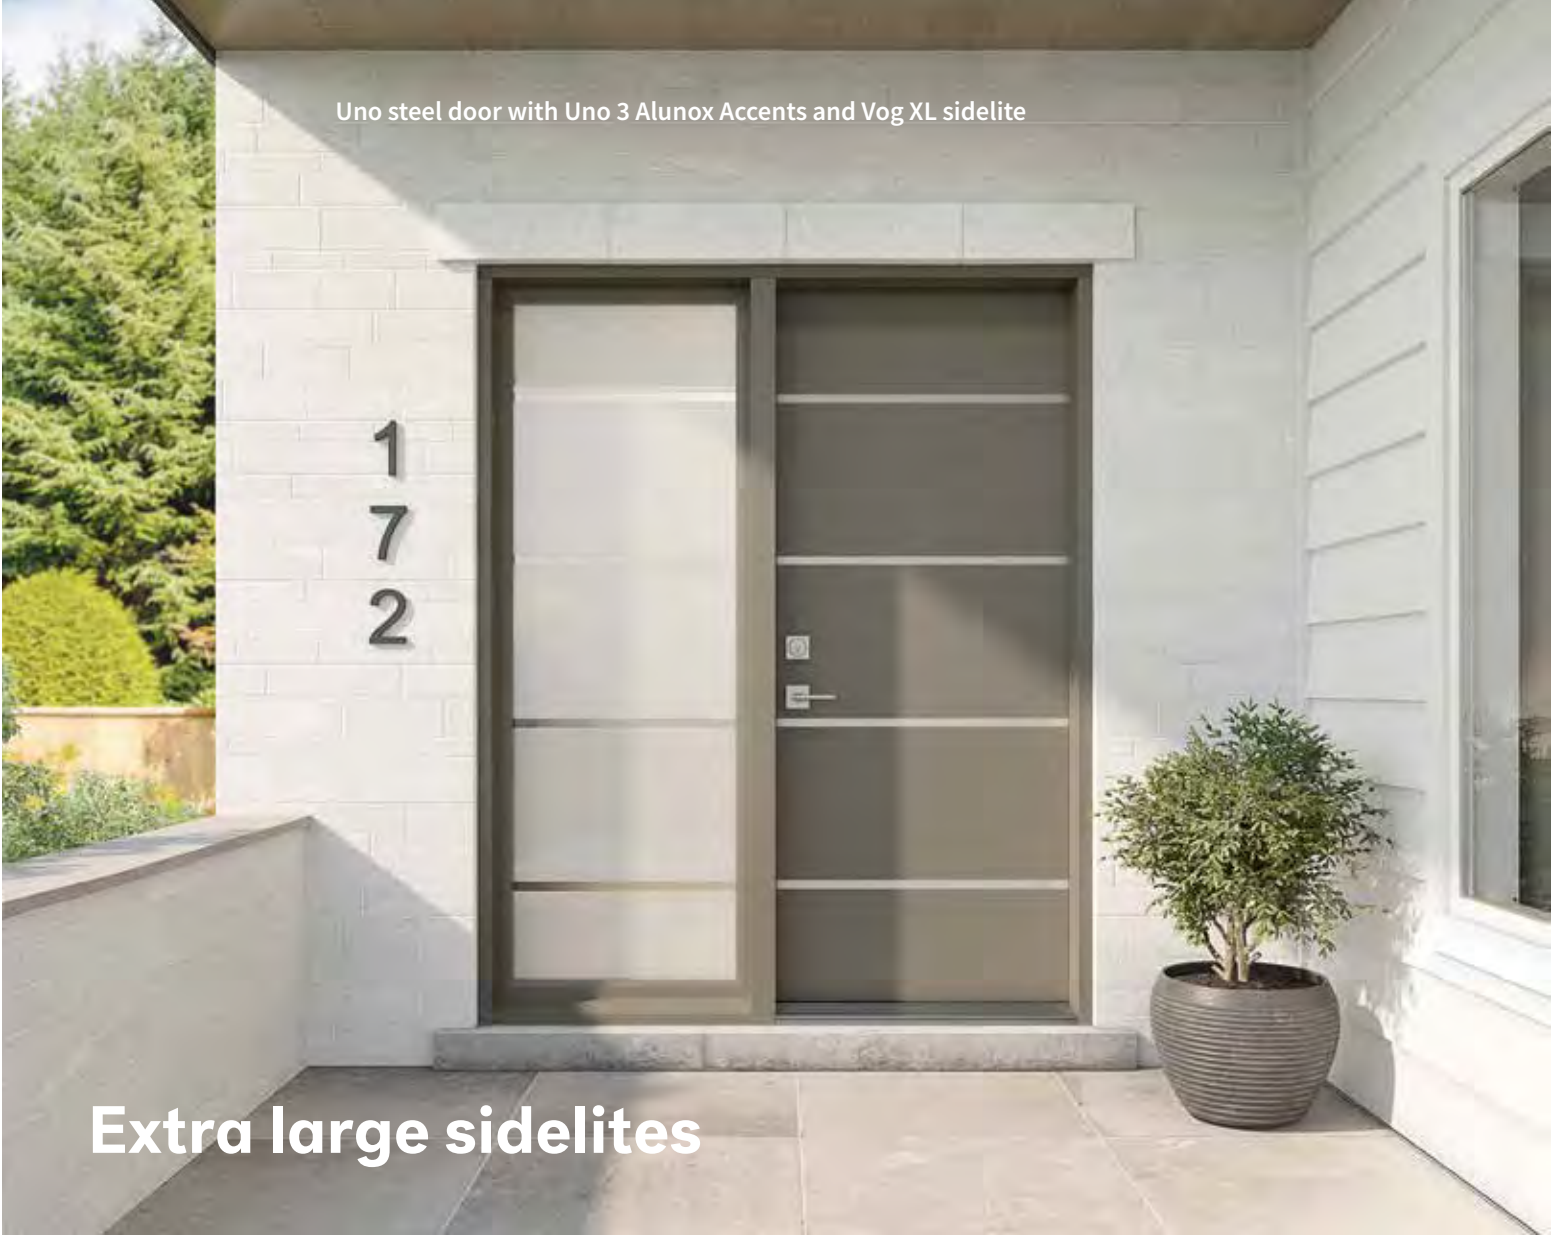

Uno steel door with Uno 3 Alunox Accents and Vog XL sidelite

Extra large sidelites