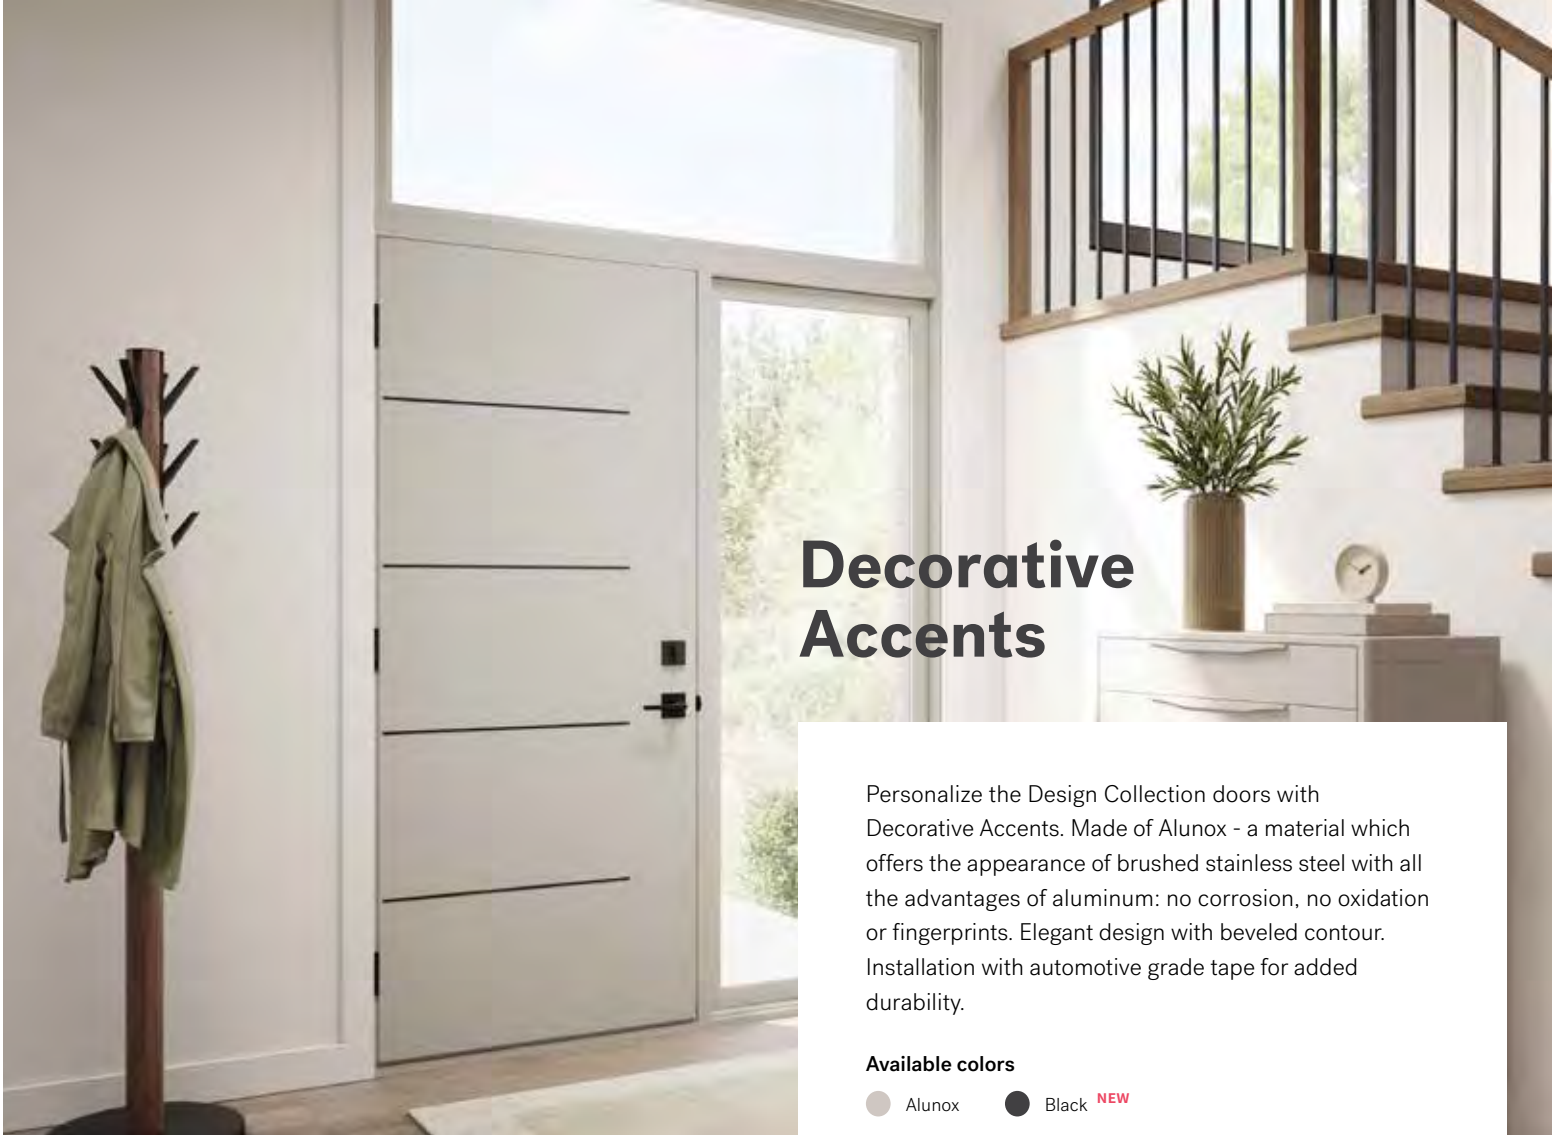

Decorative Accents

Personalize the Design Collection doors with Decorative Accents. Made of Alunox - a material which offers the appearance of brushed stainless steel with all the advantages of aluminum: no corrosion, no oxidation or fingerprints. Elegant design with beveled contour. Installation with automotive grade tape for added durability.

Available colors

- Alunox
- Black NEW