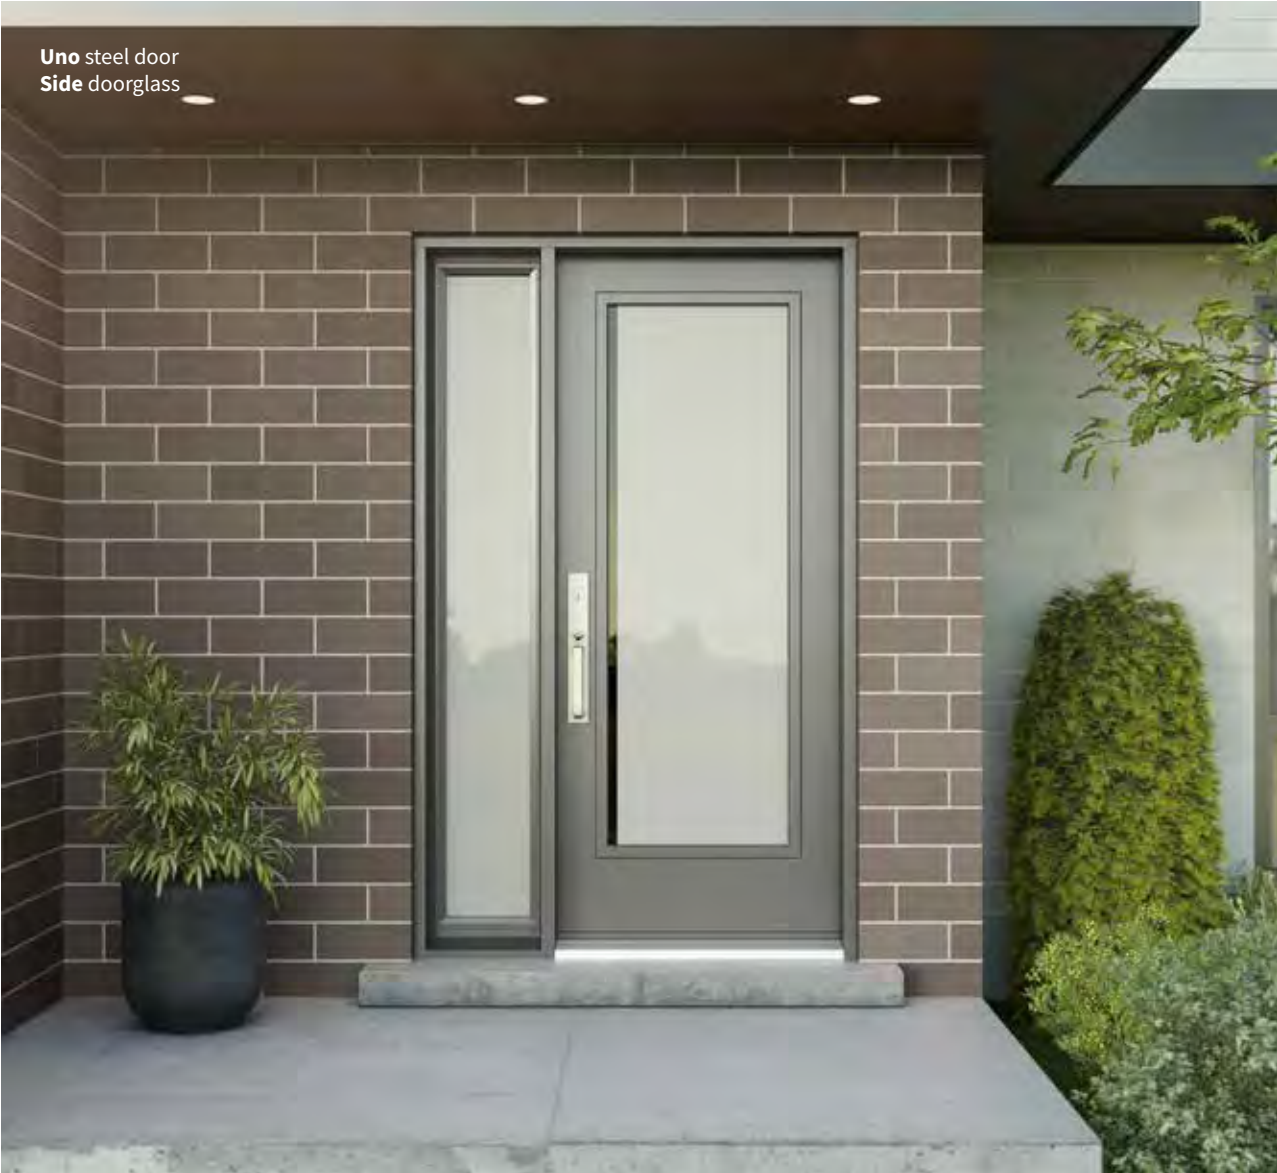

22"×48" right / 8"×48"

22"×36" right / 8"×36"

4/5

PRIVATE

Sidelites & transoms— Sandblasted finish glass

Available in left and right hand versions
(as seen from outside)

Uno steel door
Side doorglass

Side