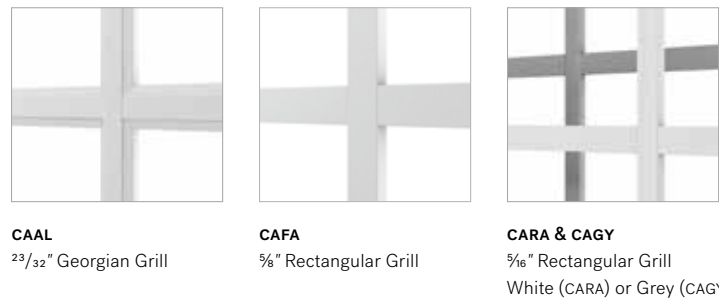

-  Suggested sizes — Other sizes available
-  Black outside / white inside color available
-  Available in custom sizes
-  Other colors available on demand

Grills Profiles

CAAL
23/32" Georgian Grill

CAFA
5/8" Rectangular Grill