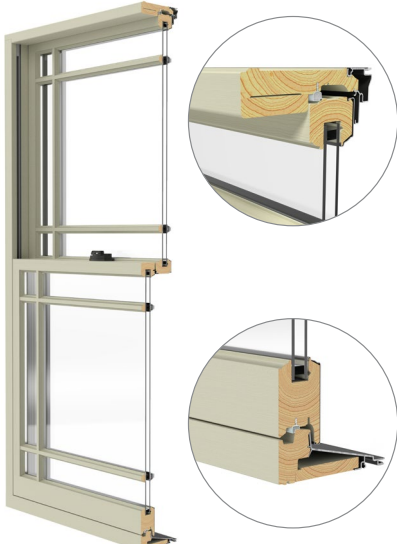

Pella® Architect Series®

Traditional Wood & Clad/Wood

Expertly crafted wood windows and patio doors with nearly endless possibilities.

Double-Hung Interior